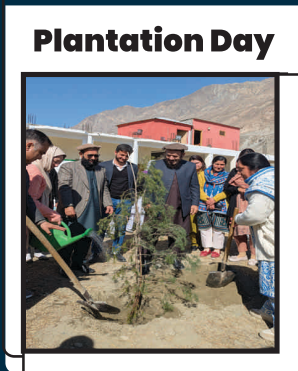

COLLEGE GALLERY

CONTACT US:

05811-554712, 03169444974

principalrpg63@gmail.com

Ruth Pfau College Sultanabad gilgit

Sultanabad, Danyore, Gilgit.