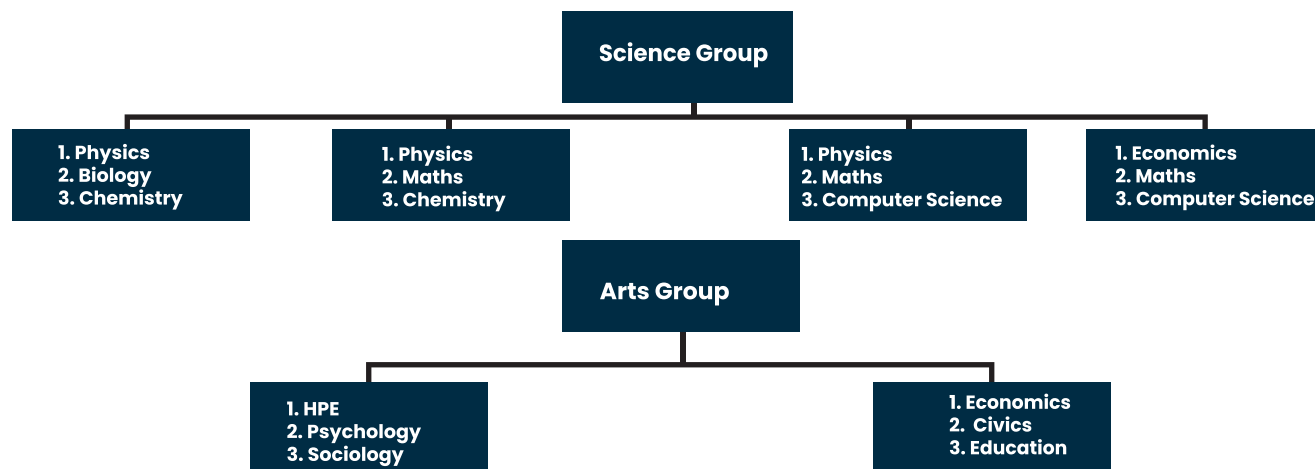

Offered Courses

Admission Criteria

Pre Medical	60%	Pre Engineering	60%	ICS	55%
General Science	55%	Humanities	50%		

Our Dedicated Faculty

Ms. Kishwer Batool

Associate Professor
PhD. (In progress), KIU
M.Phil. Zoology, KIU
MSc zoology Quaid e Azam University, Islamabad
Principal

Ms. Sarwat Taj

Assistant Professor
M.A. Pakistan Studies, Karachi University.

MS. Rukhsana Bano

Assistant Professor
M.Phil. Chemistry (in progress) KIU, Gilgit.
M.Sc. Chemistry Peshawar University.
M.Ed. Norte Dame Institute of Education, Karachi.
B.Ed. Norte Dame Institute of Education, Karachi.

Ms. Gulnaz Zahid Shah

Assistant Professor
M.A. English literature, Punjab University.
B.Ed. KIU, Gilgit.
Vice principal

Ms. Suriya Nisar

Assistant Professor
M.S. Political Science, (ICWU)
M.A. Political Science, Peshawar

Ms. Sabra Aman

Lecturer Botany
M. Phil (in Progress) Plant Science, KIU
M.Sc. Botany (KIU)
B.Ed KIU Gilgit.

Ms. Samina Naz

Lecturer Economics
M.Sc. Economics (KIU)

Ms. Irfana Yousuf

Lecturer Mathematics
MS. Mathematics (In progress) KIU
B.Sc. Hons. Mathematics, (KIU)
B.Ed KIU Gilgit

Ms. Summia Bano

Lecturer English
M.A English (University of Sindh Jamshoro)
M.A Islamiyat (Urdu University Karachi)
M.ed (KIU)

Ms. Uzma Mir

Lecturer education
MA Education (KIU)

Ms. Shamshad Begum

Lecturer Pak studies
Msc Pakistan studies (AIU)
B.ed (KIU)

Ms. Shehzadi Hassan Ali

M.Sc. Health and Physical Education, Sarhad University,
BP.Ed Karachi University
DPE

Ms. Maheen

Librarian
MA Librarian Sciences

Ms. Shahina Bano

Lecturer Sociology
BS. Sociology Quaid-e-Azam University Islamabad

Mr. Amjad Iqbal

lecturer Physics
M.Phil Physics KIU, Gilgit
B.Ed AIU

Mr. Athar Abbas

Visiting lecturer Computer Sciences
BS. Software Engineering, (KIU)

Education Fellows

Ms. Shehnaz Begum

MA Urdu (KIU)
B.Ed (AIU)

Ms. Monika shah

BS Hons Physics
B.Ed (AIU)

Mr. Najumuddin Hamdani

LLM International law
Shariah and law
B.A (IIUI)

Ms. Taiba Batool

BS (Hons) English Literature and Linguistics (KIU)
MA Education (AIU)

Ms. Abbiha Ali

BS Behavioral Sciences
B.Ed Sarhad University in progress.

Ms. Aleena Khatoon

M.A Political Science KIU Gilgit
B.ed KIU Gilgit